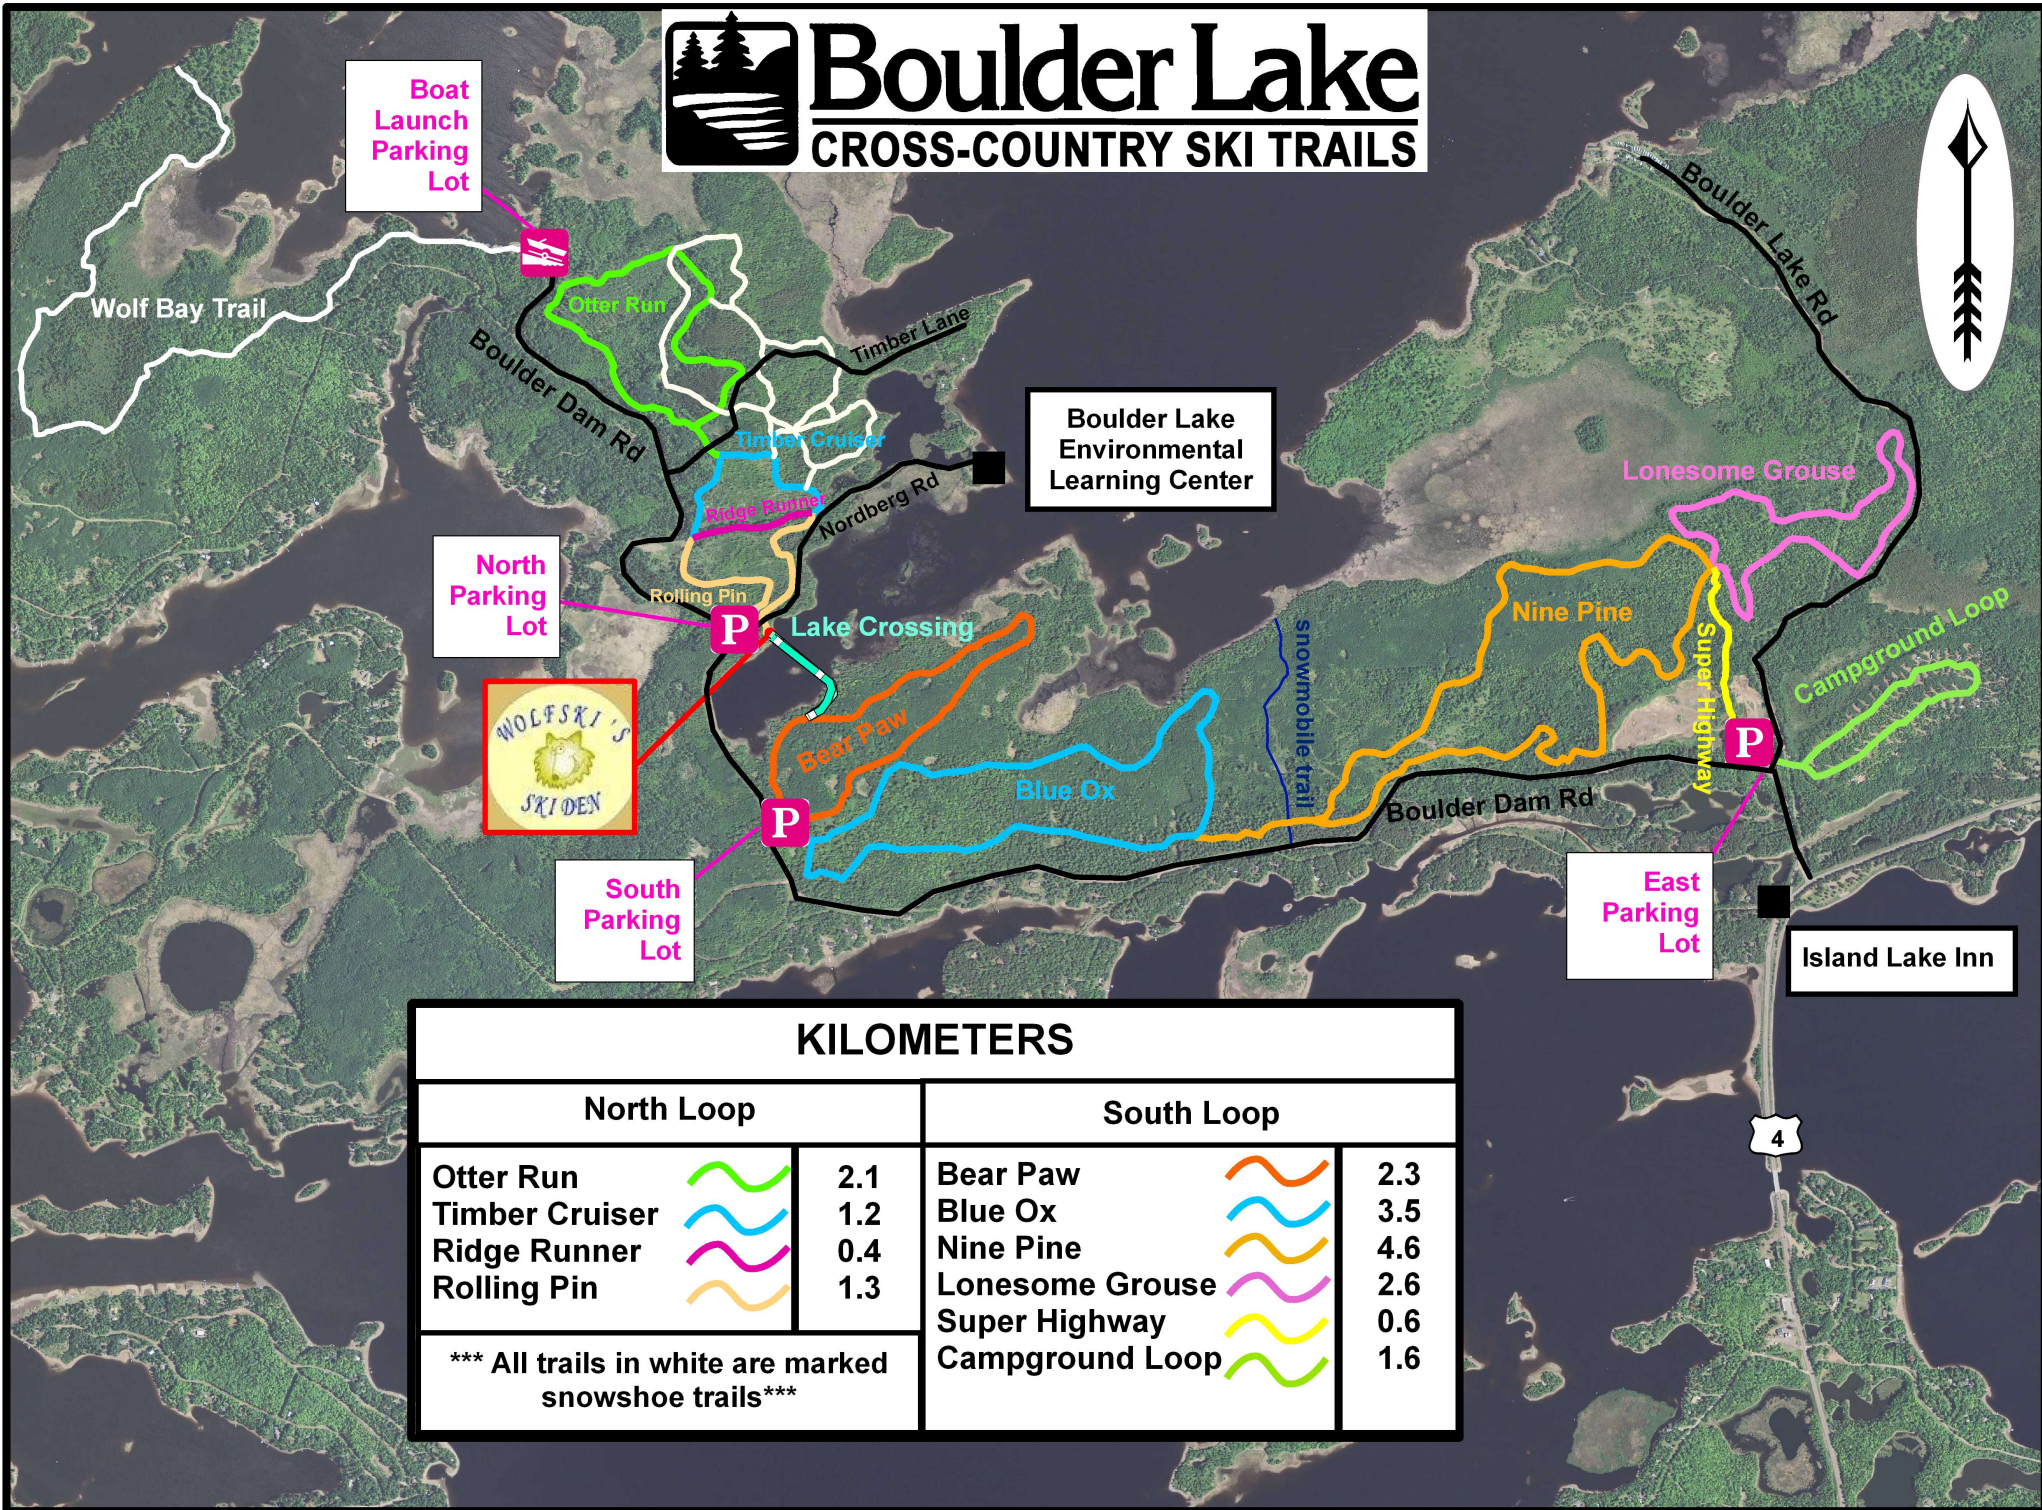

# Boulder Lake

## CROSS-COUNTRY SKI TRAILS

KILOMETERS					
North Loop		South Loop			
Otter Run		2.1	Bear Paw		2.3
Timber Cruiser		1.2	Blue Ox		3.5
Ridge Runner		0.4	Nine Pine		4.6
Rolling Pin		1.3	Lonesome Grouse		2.6
*** All trails in white are marked snowshoe trails***			Super Highway		0.6
			Campground Loop		1.6